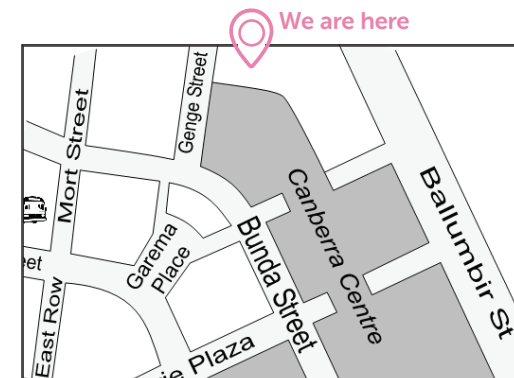

CENTRAL

- **Hartley Lifecare Charity Shop** (Integrating National Brain Injury Foundation)
  Genge Street, Canberra City ACT 2601
  02 6230 6988, Mon-Fri 10am-3pm
- **ADRACARE** (Adventist Development and Relief Agency) Shop 2/14
  Lonsdale Street, Braddon ACT 2612.
  02 6257 3890, Mon-Thur 10am-3pm, Fri 9am-2pm
- **Designer Op Shop** Pre-loved and vintage designer clothing, 28 Lonsdale St Braddon. **02 6255 8128, Mon-Sat 10am-6pm, Sun 11am-4pm**
- **Red Cross Shop**
  165 City Walk Canberra City. **02 6169 3725, Mon-Thu 9:30am-5:30pm, Fri 9:30am-7pm, Sat 10am-5pm, Sun 11am-4pm.**

Op Shops Listings

This guide provides information on where to find Op Shops within the Canberra Region. Please note that prices might have changed from date of publication

This guide is proudly brought to you by Volunteering and Contact ACT. Visit us at the **Contact Office; Canberra's Community Info Hub**, or visit the website **actcommunitydirectory.com.au** for more information.

Griffin Centre, 20 Genge St, Canberra
Open Monday - Friday, 9am - 5pm